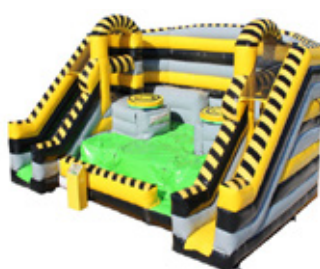

MECHANICAL BULL
\$1400.00

9 HOLE MINI GOLF
\$800.00

BUNKERS

PAINTLESS PAINTBALL
\$1500.00

FREEFALL DOUBLE STUNT
JUMP \$2400.00

24' ROCK WALL
\$1200.00

TOXIC TWISTER
\$1600.00

BUMPER CARS