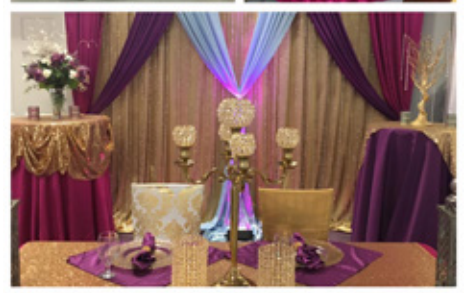

Specialty Linens