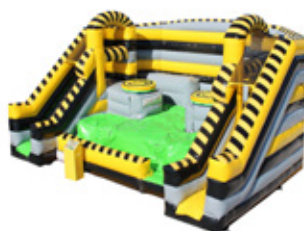

TOXIC TWISTER
$1600.00